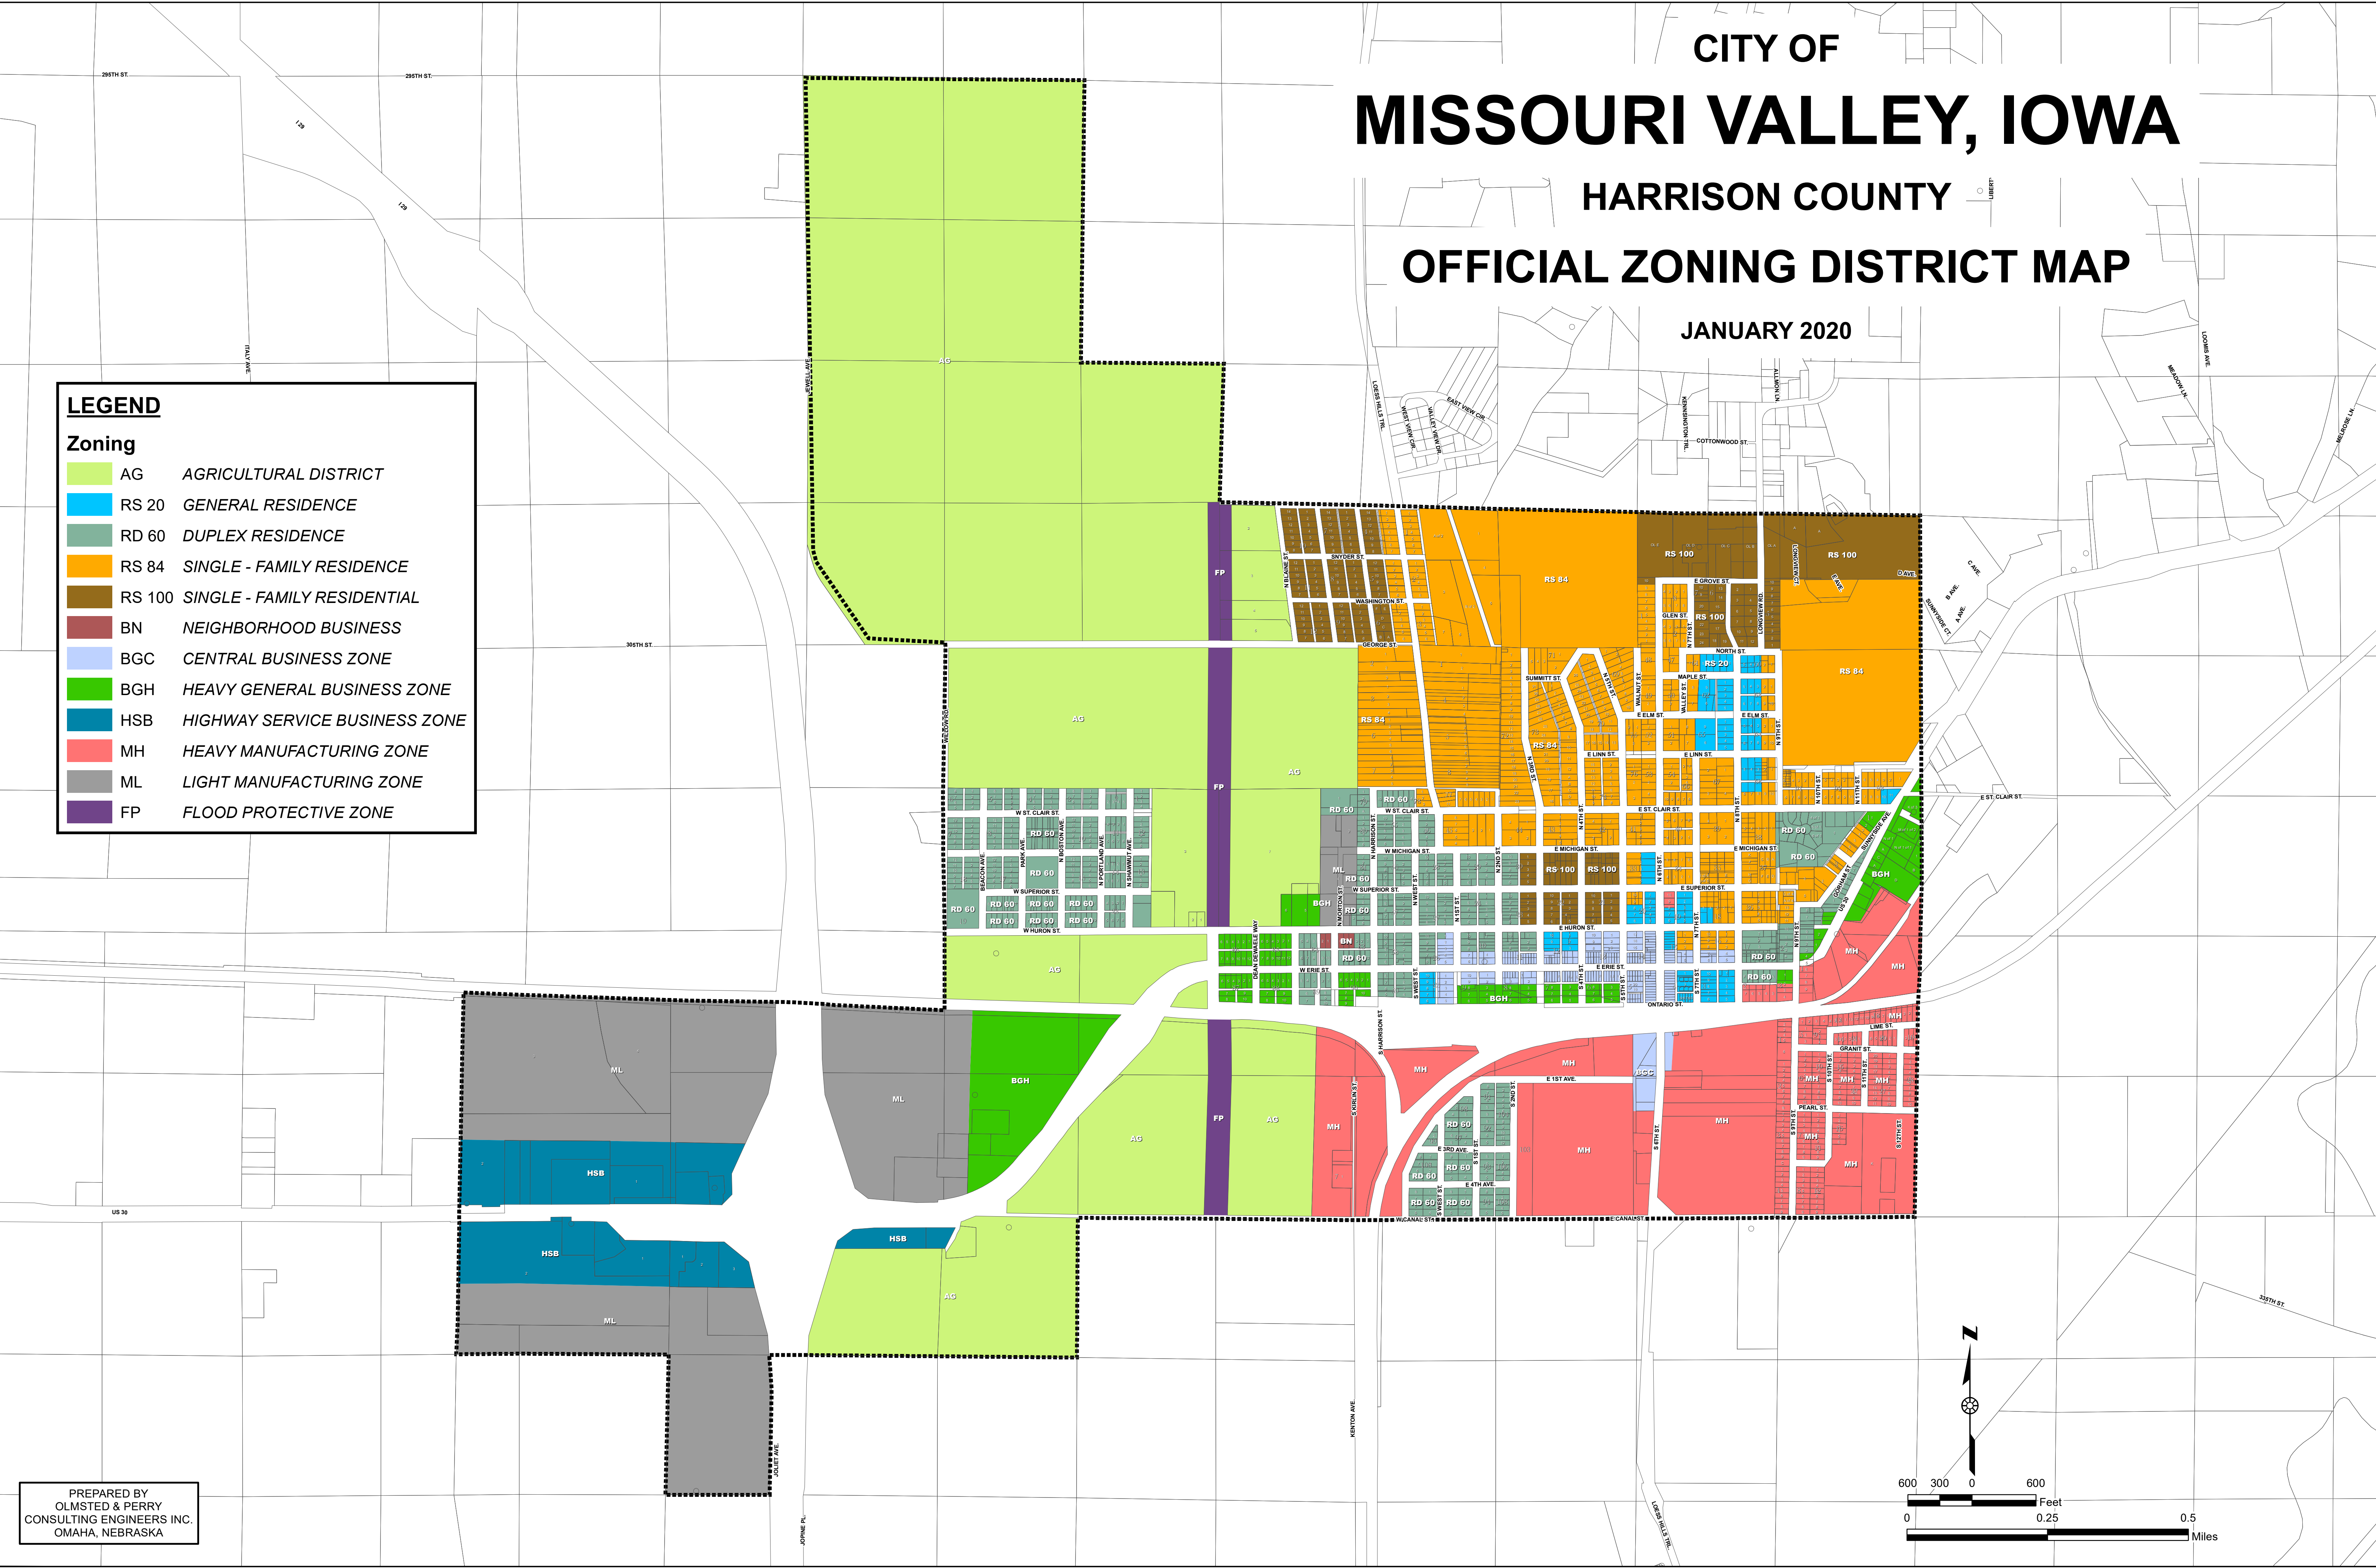

# CITY OF MISSOURI VALLEY, IOWA

HARRISON COUNTY

## OFFICIAL ZONING DISTRICT MAP

JANUARY 2020

**LEGEND**

**Zoning**

AG	AGRICULTURAL DISTRICT
RS 20	GENERAL RESIDENCE
RD 60	DUPLEX RESIDENCE
RS 84	SINGLE - FAMILY RESIDENCE
RS 100	SINGLE - FAMILY RESIDENTIAL
BN	NEIGHBORHOOD BUSINESS
BGC	CENTRAL BUSINESS ZONE
BGH	HEAVY GENERAL BUSINESS ZONE
HSB	HIGHWAY SERVICE BUSINESS ZONE
MH	HEAVY MANUFACTURING ZONE
ML	LIGHT MANUFACTURING ZONE
FP	FLOOD PROTECTIVE ZONE

PREPARED BY  
OLMSTED & PERRY  
CONSULTING ENGINEERS INC.  
OMAHA, NEBRASKA